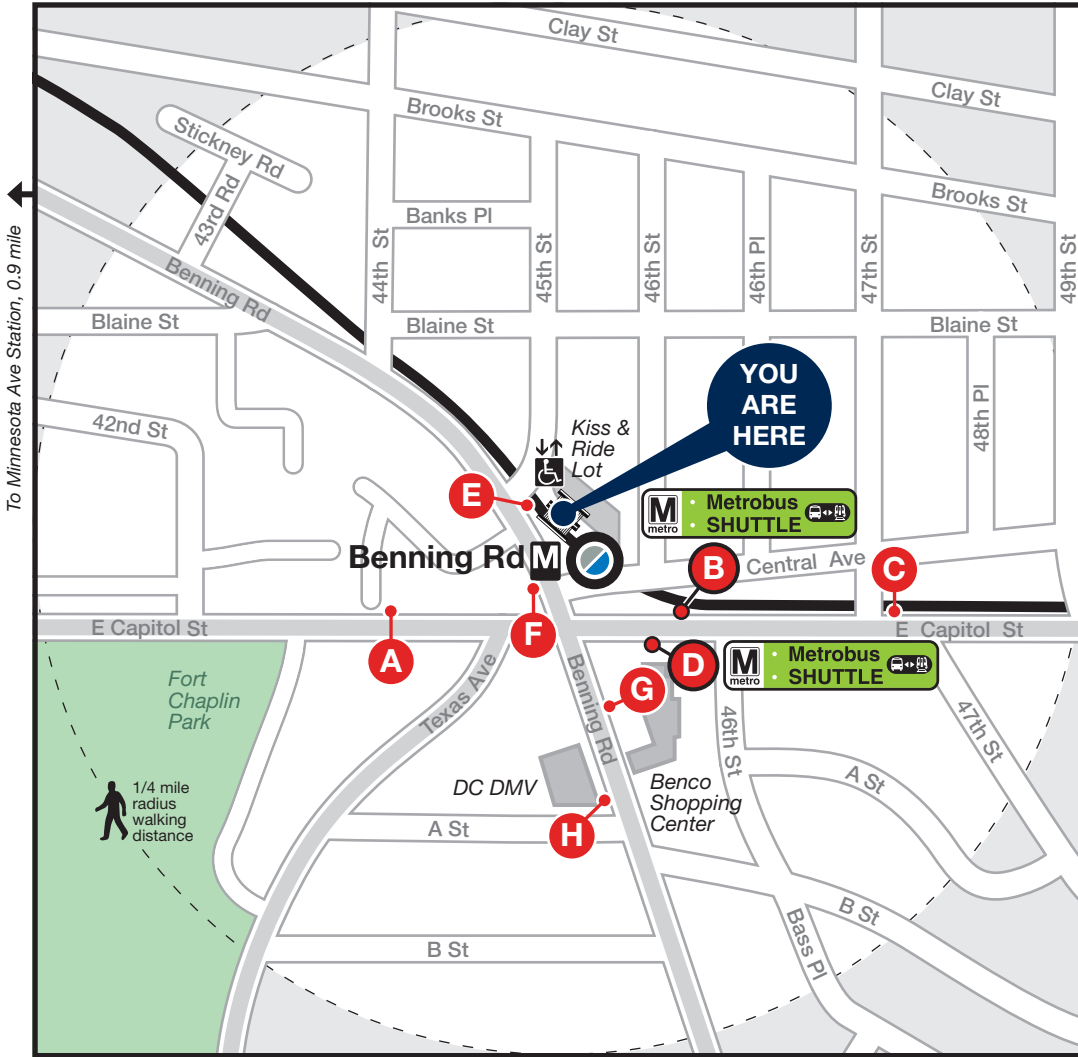

# Station Vicinity Map Benning Rd

To Minnesota Ave Station, 0.9 mile

### LEGEND

**A** Bus Stop (on the street)    **A** Bus Bay (at the station)

The lettered discs on this map will help you locate the bus stop or bay near this station. Be advised the letters are not displayed on the street bus stops.

### Approximate Walking Distance to the next Metro Station from this exit

	Distance	Time
<b>Minnesota Ave</b> ●	0.9 mile	18 mins

Turn right on Benning Rd and go 5 blocks to Minnesota Ave. Go right on Minnesota Ave and continue to station.

## BUS SERVICE AND BOARDING LOCATIONS

Route	Destination	Board at
<b>METROBUS FREQUENT SERVICE</b>		
<b>U5 U6</b>	Marshall Heights, Lincoln Heights	<b>D</b>
<b>U5 U6</b>	Minnesota Ave <b>M</b>	<b>C</b>
<b>W4</b>	Anacostia <b>M</b>	<b>H</b>
<b>W4</b>	Deanwood <b>M</b>	<b>G</b>